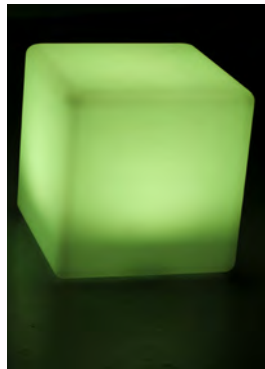

# COFFEE TABLE BLACK

---

Material : Fiberglass

Size: 60\*45

Price: \$65

*Find satisfaction in the beauty and simplicity of crisp, unadorned furnishing that speak to your passion for order, function and versatility.*