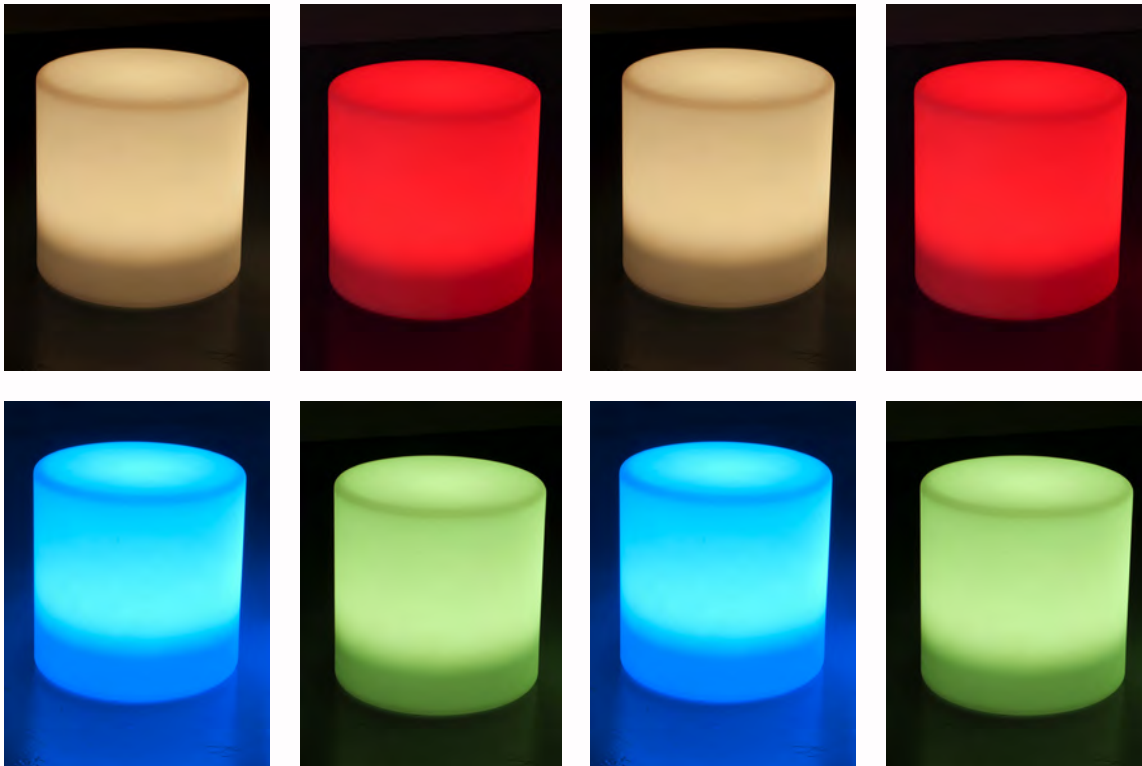

# LIGHTED CYLINDER COLORS

---

Material : PVC

Size: 40\*40

Price: \$50

*Battery operated (Re-chargeable)  
Lasting period 15 to 20 hours and re-charge for 5 to 6 hours  
16 changeable illumination colours with various effects  
Remote controlled, Sturdy for sitting or stacking*